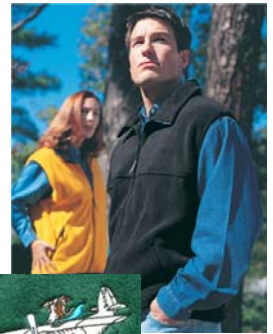

Two different Logo designs

A- On the left is a Black Line drawing in embroidery.
B- Below is a full color logo in embroidery. (NOTE, Items come with one or the other based on what we think looks best on that item, check descriptions)

Order Your "IG Fly In" Items Today

Sweat Shirt (Adult & Youth)

Heavy weight cotton sweat shirt in: Sport Grey, Black, Purple, Forest or Indigo Blue
Sizes Small to 2XL (Line embroidery)
$29.00 Shipping included

YOUTH Sweat Shirt

Sizes: S M L X-Large in Sport Grey, Black, Pink, Royal (Line embroidery)
$19.00 Shipping included

Ladies Traditional Polo 100% Cotton

Ladies Pique Knit Sport Shirt available in Blueberry, Turquoise, Dk. Green, Lilac, Pink, Seafoam.
X Small - 4X

Mens Traditional Polo 100% Cotton

Heavyweight pique ring spun cotton available in Bark, Navy, faded blue, pistachio, steel grey. (Full color embroidery). Sizes X - Small to 6XL
$36.00 Shipping included

Port & Co Tote Bag

This handy tote measures 12 x 14 x 6.5 of 600 denier polyester with left side pocket, 2 interior self pockets and two web handles. Available in Bright Lime, Hunter, Purple, Carolina Blue, Hyacinth, Tropical Pink, Black, Tangerine. (Full Color Embroidery)
Price: $22.00 Shipping included

Ladies V-Neck Polo

Women's 7 oz. 60% cotton/40% polyester short sleeve pique knit golf shirt. Features a v-neck collar and a square hemmed bottom with side vents. (Full color embroidery) Sizes: X-Small - 4X. Colors: Purple, Jade, Forest Green, Khaki, Black, Royal Blue. PRICE $34.00 Shipping included

Polar Fleece Vest